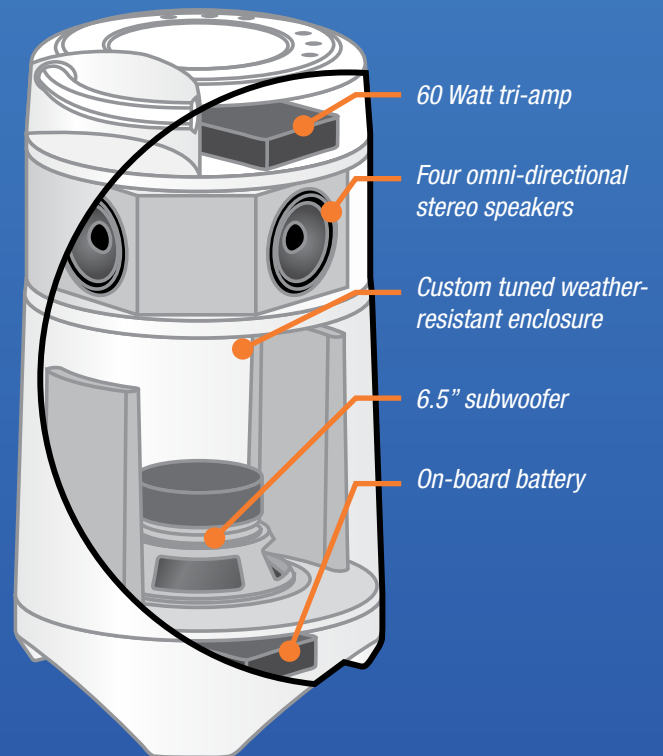

Features

- All-weather wireless speaker system
- Listen to your iPod®/iPhone®, Android™, MP3 player, computer or any analog audio source
- Proprietary DSP technology matches amplifiers to drivers for greater efficiency and premium audio performance
- Convenient top-panel controls volume and remote functions for iPod/iPhone and PC² operation (including Rhapsody®, Pandora®, iTunes® and more)
- Long-range, interference-free wireless transmission¹
- Works through walls, floors and ceilings eliminating the need for running wires
- Portable – carry it anywhere with its built-in rechargeable battery for 6-to-15 hours of uninterrupted wireless sound (+/- power level)
- Purchase two units for Stereo sound – easy programming allows you to set one unit for the left channel, one for the right channel
- A/C adapter and 12-volt automotive adapter included
- Apple® Remote App Compatible

¹ 50 to 300-foot broadcast range depending on location/environment

² PC control with optional Universal Audio Transmitter (UAT)

Specifications

DRIVERS: One 6.5" downward-firing, high-SPL, long-throw woofer using IMPP cone and rubber surround
Four full-range drivers in a stereo 360° array using IMPP cones and rubber surrounds
Acoustic frequency, 51-18kHz

AMPLIFIERS: Subwoofer Amp - 30W RMS, Class-D
Stereo Amp - 15 X 2 RMS, Class-D
0.1% THD @20-20kHz

BATTERY: Rechargeable internal battery with external AC power supply

RF LINK: Bi-directional communication

DSP: Proprietary 24-bit

TECHNOLOGY: FHSS 40-Ch wireless protocol
Redundant error correction
Robust packet loss detection
Auto muting

DIMENSIONS: Diameter 10.5" (26.7 cm)
Height 19.5" (49.5 cm)

WEIGHT: Unit only 16.4 lbs (7.5 kgs)
Shipping weight 28.6 lbs (13 kgs)