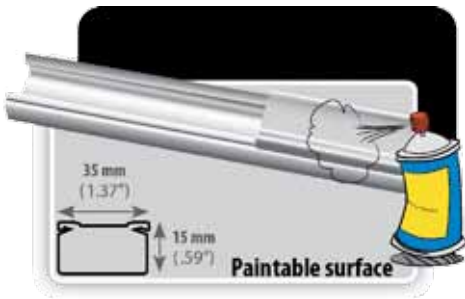

Conduit

MAESTRO

MCM2

2 X 30" CONDUIT
15 mm X 25 mm
5/8" X 1"

2 X 9" CONDUIT
15 mm X 25 mm
5/8" X 1"